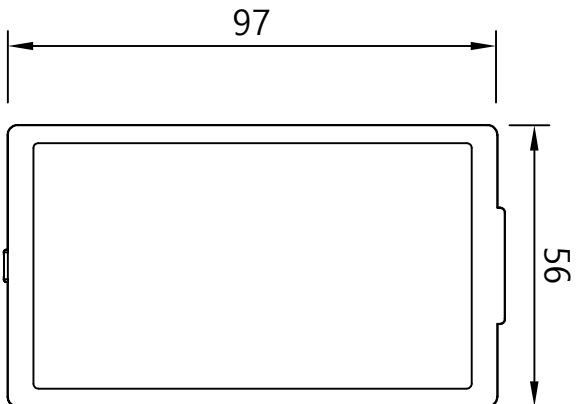

"Socket Type"

"Terminal Type"

Panel Cut-out